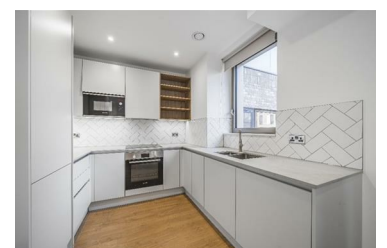

SQB 77 Marsh Wall, Canary Wharf, London, E14 9SH

Tel: 02078681444 Email: info@robinsonmarsh.com www.altosoftware.co.uk